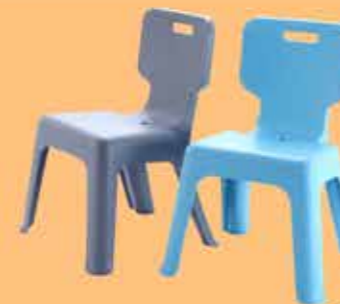

**\$10**

MEADOWS ESSENTIALS  
Fabric Storage  
Box  
66L

**\$10**

MEADOWS ESSENTIALS  
Underbed Storage Box  
54L

**\$18**

MEADOWS HOME  
Stackable  
Storage Box  
35L

**\$9**

MEADOWS ESSENTIALS  
Kids' Chair  
37 x 36.8 x 52.7cm