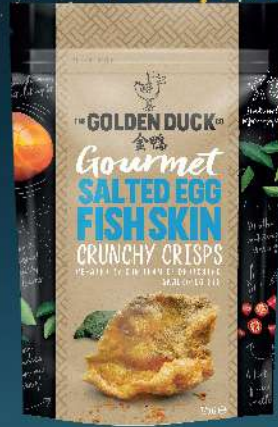

TAY  
Seaweed Chicken  
1kg  
WAS \$16.60

**\$15.50**

SAVE \$1.10 6%

PAN PACIFIC  
Sausage/Cocktail  
Assorted 300g  
WAS \$8

**\$6.50**

SAVE \$1.50 18%

# MOST PROMISING LOCAL BRANDS OF THE YEAR

THE GOLDEN DUCK  
Salted Egg Fish Skin  
Assorted 85g - 113g  
WAS \$8.80 - \$8.90

**\$7.95**

SAVE UP TO 95¢ UP TO 10%

NEW MOON  
Premium Fragrant Rice  
5kg  
NON-MEMBER \$17.15